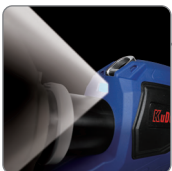

Hydraulic Battery Operated Tool

KA-44

GPS+

Length : 452 mm
Weight : 7.5 kgs
(w/o battery)

■ Specifications:

Drive Unit : 18V DC Motor
Charger (GS/CE) :
Input Voltage : 110V Single Phase AC
Input Voltage : 230V Single Phase AC
Input Frequency : 50-60 Hz
Input Current : 21.75 VA
Reservoir Capacity : 250 cc

■ Crimping Capacity:

Jaw Opening : 44 mm
Max. Pressure : 700 bar
Crimping Force : 14.01 tons / 124.6 kN
Main Application : Up to 400 mm² CU
Dies Sold Separately
(CU 16/25/35/50/70/95/120/150/185/240/300/400)

Accepts all dies used by Alcoa, Burndy, T&B, Klauke, Cembre and Blackburn 12 ton U-type dies. Suitable for TERMINALS with wall thickness little less than DIN 46235 cable lugs.

■ Features:

LED Work Lights